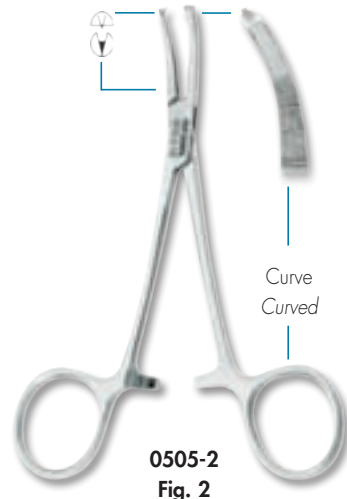

Curve
Curved

0505-2
Fig. 2
Halstead-Mosquito 1x2
cm. 12