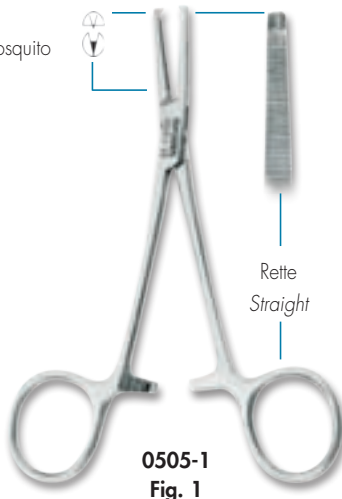

## Pinze Emostatiche

Haemostatic Forceps

Rette  
Straight

**0500-1**  
**Fig. 1**  
Halstead-Mosquito  
cm. 12

Curve  
Curved

**0500-2**  
**Fig. 2**  
Halstead-Mosquito  
cm. 12

**0500-1** Pinza emostatica portagarze Halstead-Mosquito  
*Halstead-Mosquito haemostatic forceps*